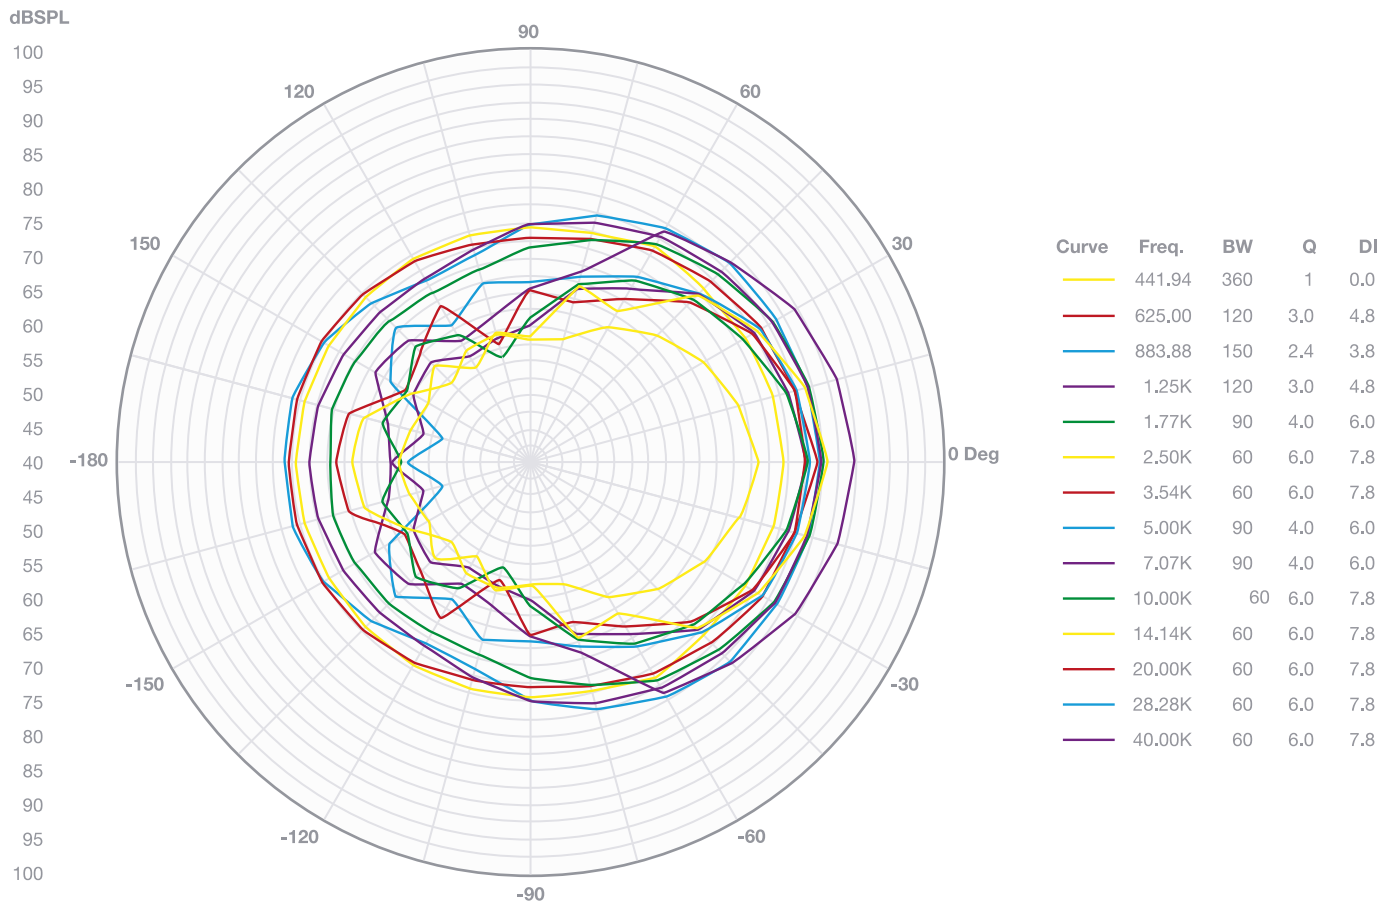

## Impedance vs Frequency

## SPL vs Frequency

+ Info  
<https://fonestar.com/SONORA-4B>

## SPL vs Angle

+ Info

<https://fonestar.com/SONORA-4B>